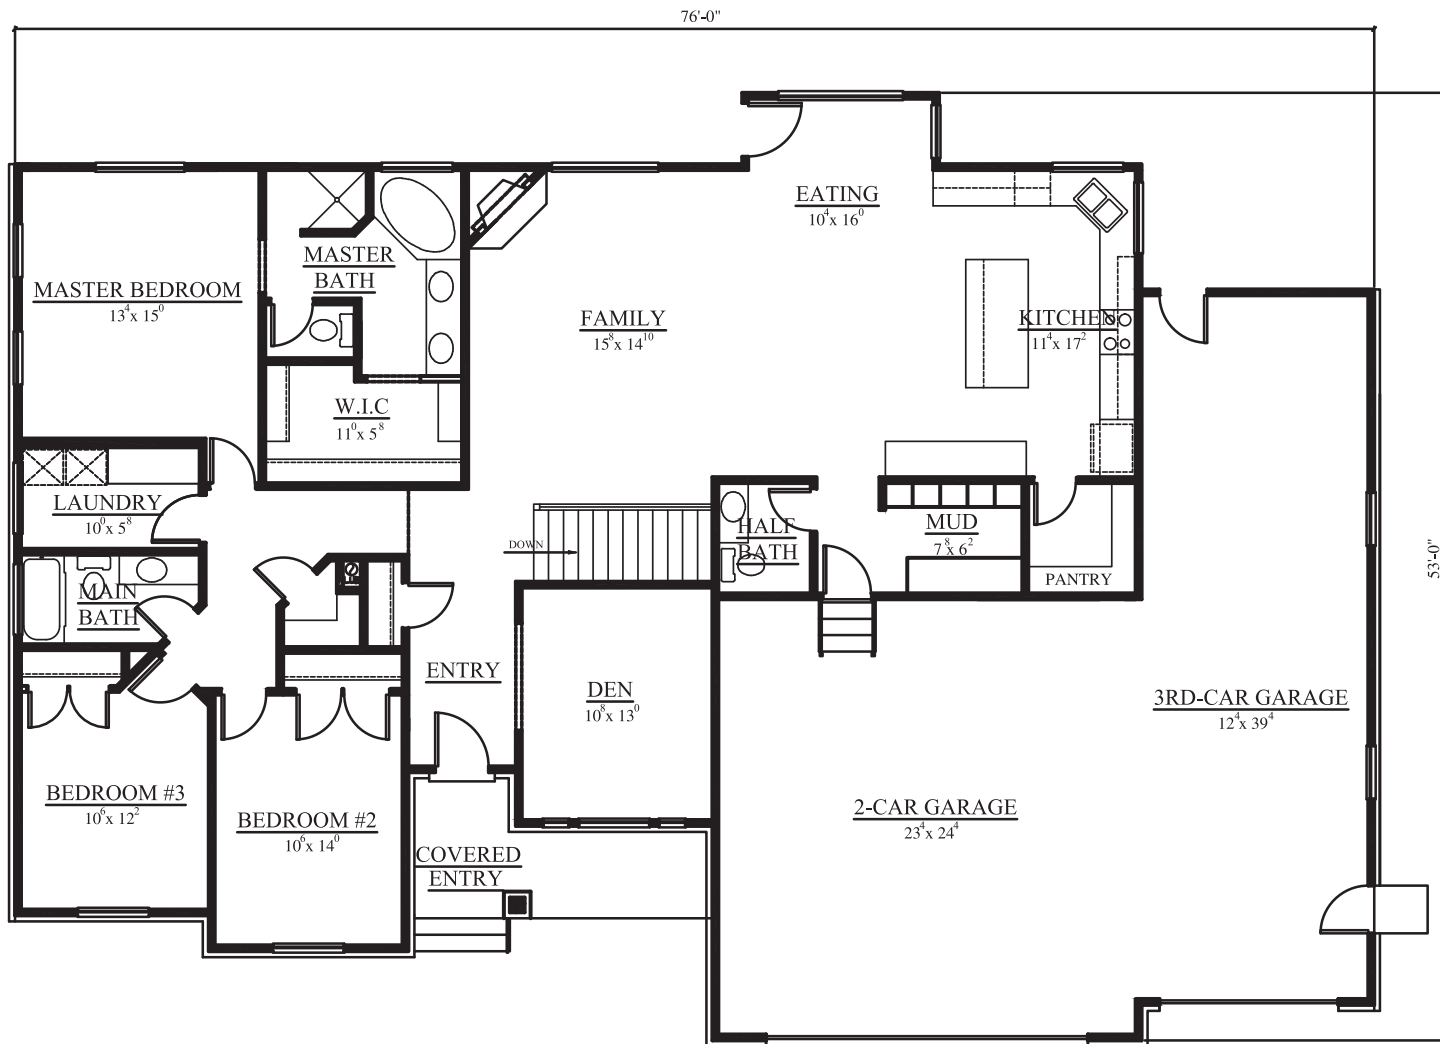

PLAN 2189

See more plans at:
www.goughhomesutah.com

Total - 4,506
Basement - 2,317
Main Floor - 2,189

GOUGH HOMES
Yesterday's Craftsmanship - Today's Dreams

801-566-9412

8186 S 1300 W, West Jordan, UT 84088

*Floorplans and Elevations are conceptual drawings and may vary from actual plans and homes built. Options and features may not be available on all homes and are subject to change without notice. Actual homes may vary from drawings which show upgraded landscaping and may not represent lowest-priced homes in the community. Features may include optional upgrades and may not be available on all homes. Square footage numbers are approximate and subject to change without notice. Prices, specifications, and availability are also subject to change without notice.