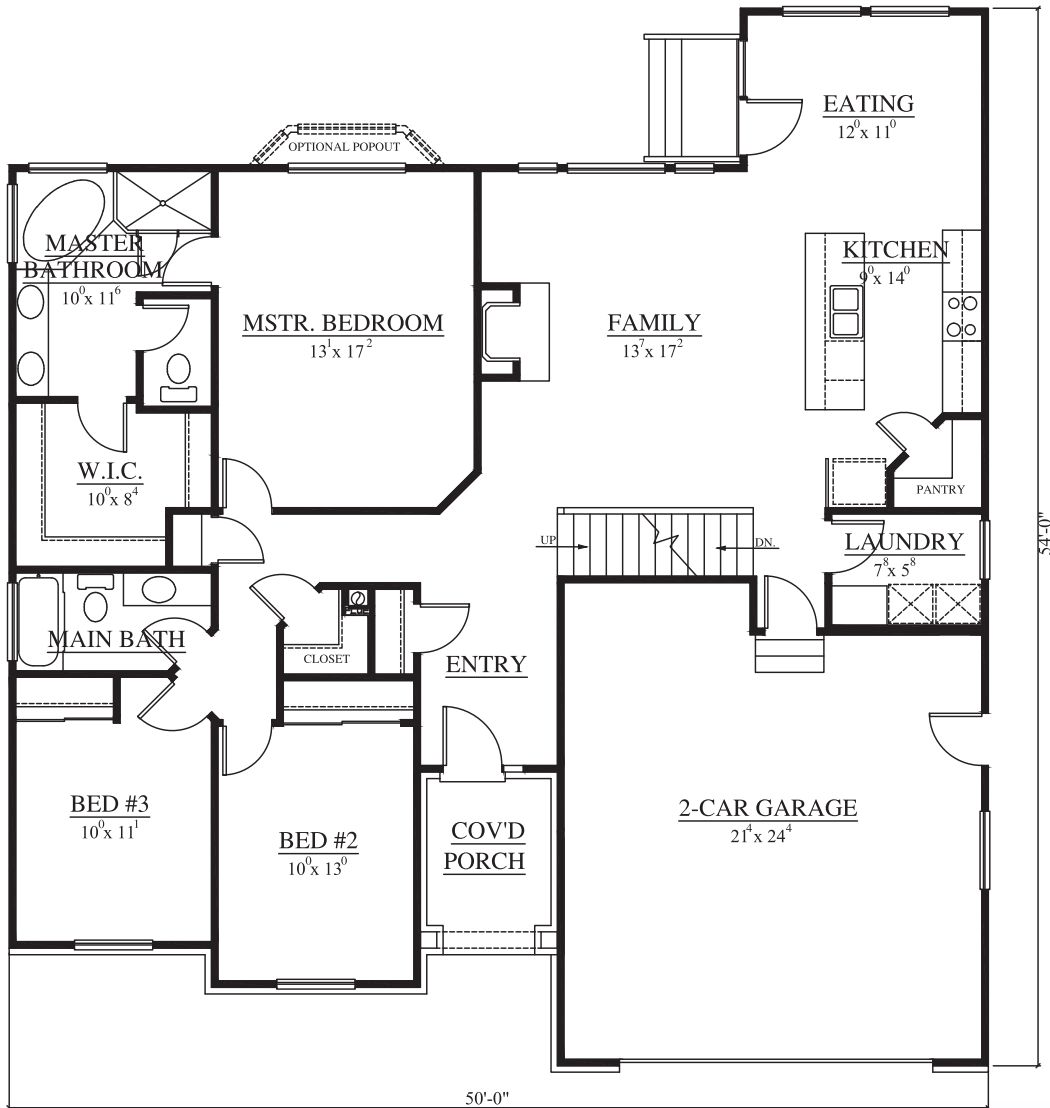

PLAN 1685

See more plans at:
www.goughhomesutah.com

Total - 3,433
Basement - 1,748
Main Floor - 1,685

GOUGH HOMES
Yesterday's Craftsmanship - Today's Dreams

801-566-9412
8186 S 1300 W, West Jordan, UT 84088

*Floorplans and Elevations are conceptual drawings and may vary from actual plans and homes built. Options and features may not be available on all homes and are subject to change without notice. Actual homes may vary from drawings which show upgraded landscaping and may not represent lowest-priced homes in the community. Features may include optional upgrades and may not be available on all homes. Square footage numbers are approximate and subject to change without notice. Prices, specifications, and availability are also subject to change without notice.